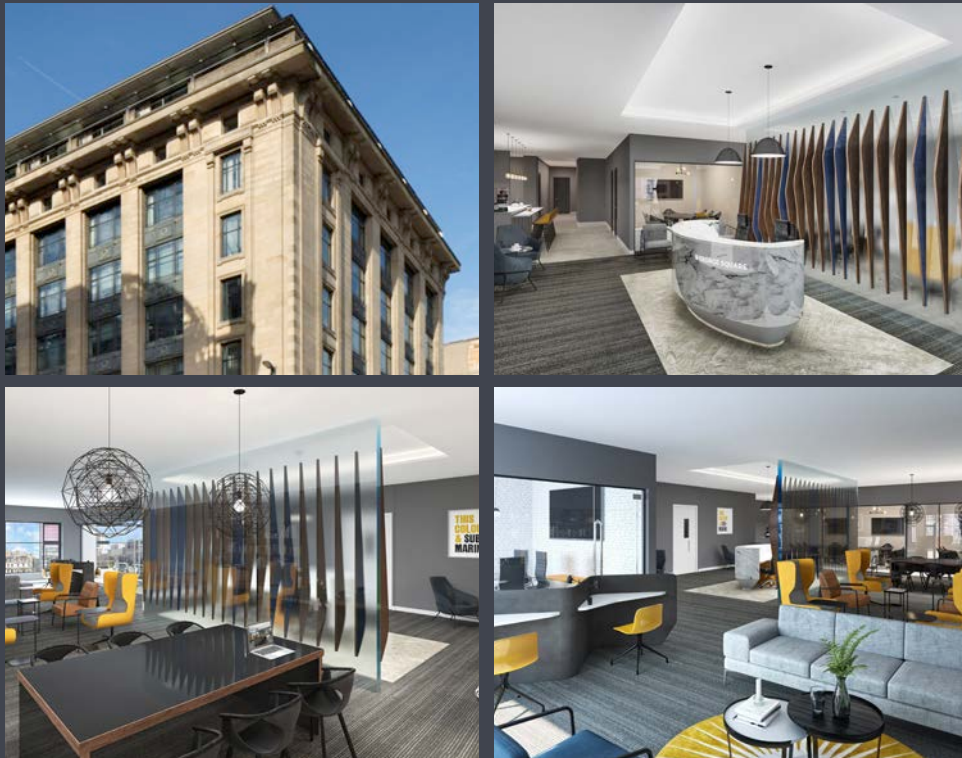

CONTACT US:

0800 977 8000
SALES@OREGA.COM

OREGA GLASGOW
9 GEORGE SQUARE
GLASGOW
G2 1QQ

WWW.OREGA.COM

GLASGOW

9 GEORGE SQUARE

THE SPACE

Orega's offices are located in Glasgow's popular George Square, offering a professional base for your business and an extensive transport network.

The centre features a modern reception area, a business lounge full of character and beautifully designed breakout spaces with views overlooking George Square. The spacious offices have large windows allowing for plenty of natural light and a welcoming support team will make sure everything is running smoothly.

Other facilities provided include meeting rooms, coworking spaces and virtual offices which are all available to purchase as and when your business needs extra support.

FEATURES

-  Air-conditioned offices
-  Kitchenettes with free tea and coffee
-  State of the art IT and telecoms
-  24-hour CCTV security and access
-  Professionally managed reception with postal service
-  Showers
-  Well-equipped meeting rooms
-  Bicycle storage
-  Stylish business lounge
-  Free visitor WiFi