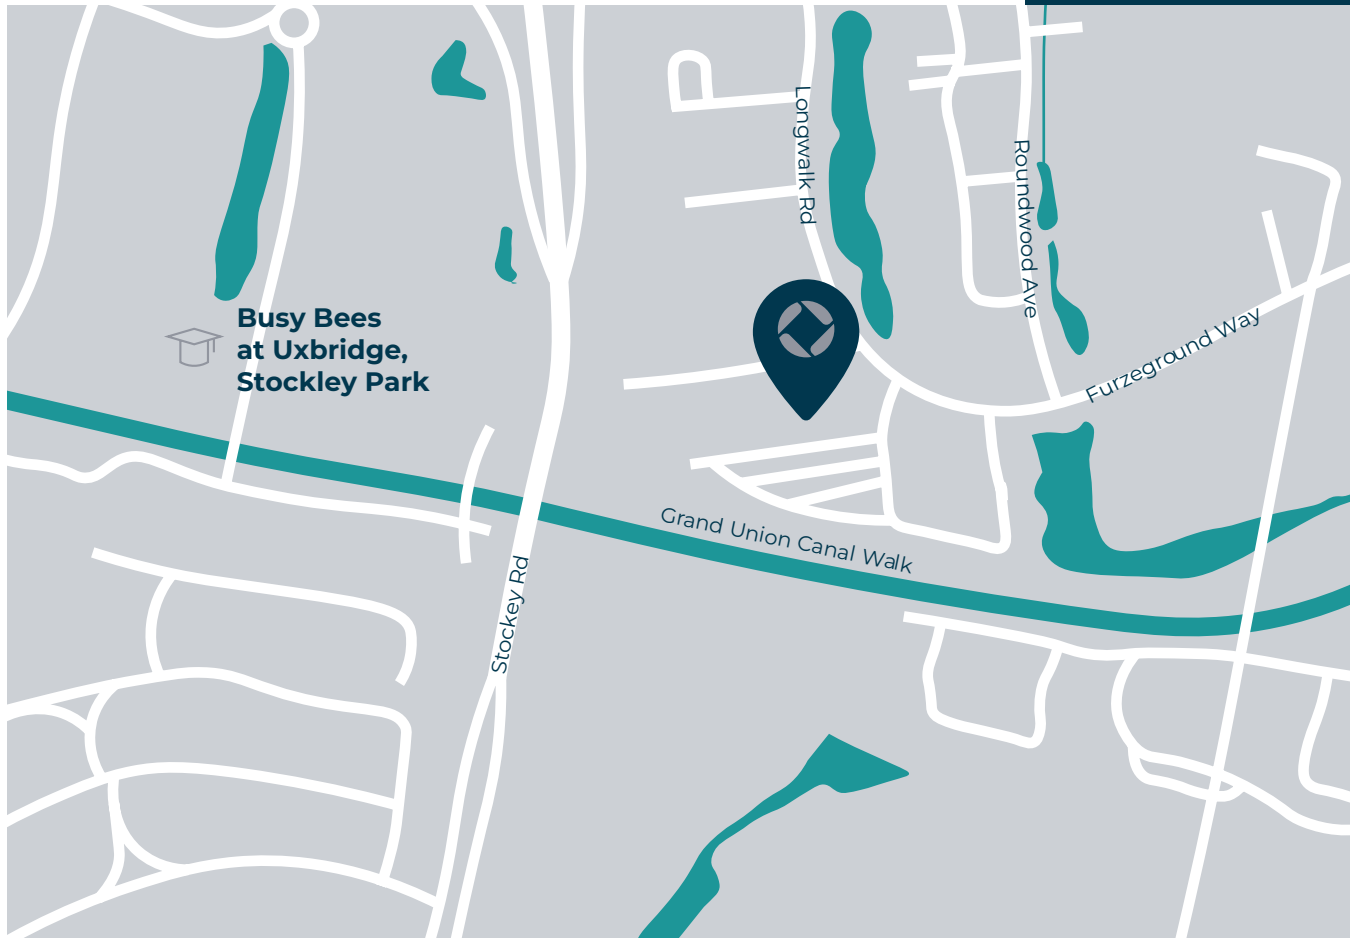

## LOCATION MAP

## GETTING HERE

4 Longwalk, Uxbridge UB11 1FE

Hayes & Harlington and the Elizabeth Line are 30 minutes walk away

London Heathrow International airport is 6 minutes away by car

4 minutes drive to get on the M4 and 10 minutes to get on the M25