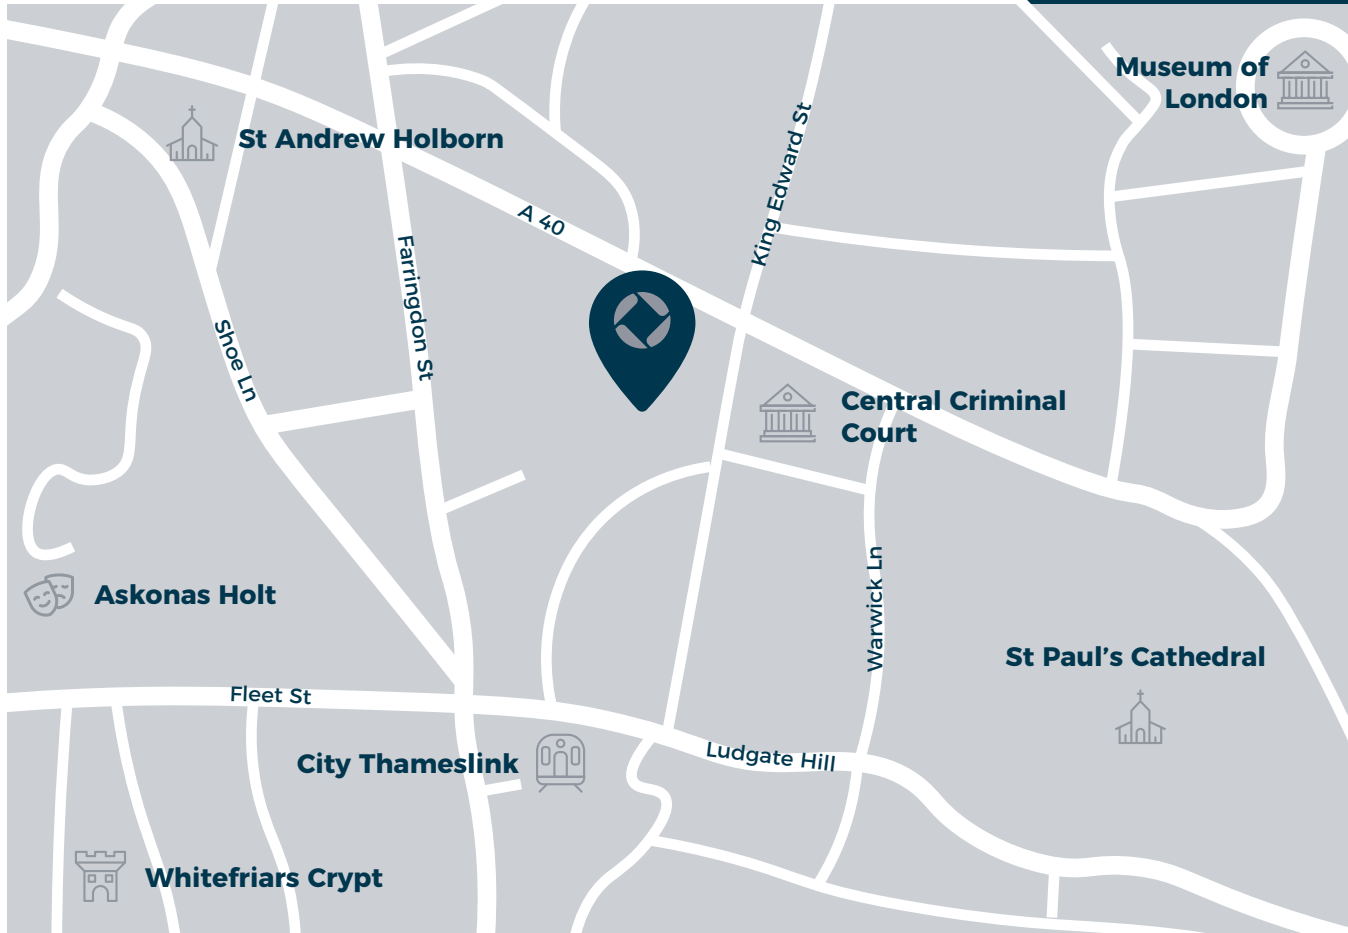

GOOGLE CUSTOMER REVIEWS

LOCATION MAP

GETTING HERE

20 Old Bailey, London EC4M 7AN

3-minute walk to London cycle hire docking bays

5-minute walk from St. Paul's station, 9-minute walk from St. Barbican station, 12-minute walk from Chancery Lane station and 14-minute walk from Bank station and Mansion House

2-minute walk from City Thameslink station and an 8-minute walk from Farringdon and Blackfriars stations

Regular bus routes nearby

30 minutes drive from London City airport, 50 minutes from Gatwick airport and 50 minutes from Heathrow airport