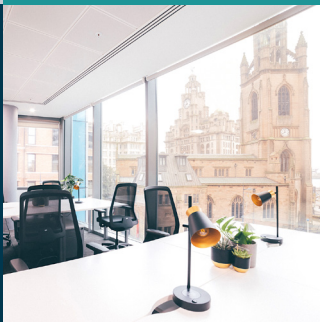

Concierge service

Unlimited tea and coffee

SERVICES AVAILABLE

SERVICED OFFICES

Per person
Larger teams

from £250 p/m
Call us on 0800 840 5509

VIRTUAL OFFICES

Starting at £42 p/m

MEETING ROOMS

Hourly
Half day
Full day

from £20
from £70
from £130

WHAT OUR CLIENTS SAY

“A great place to work and nothing but positive experiences. The staff always greet you with a smile and make sure everything is taken care of.”

ZENA V

GOOGLE CUSTOMER REVIEWS