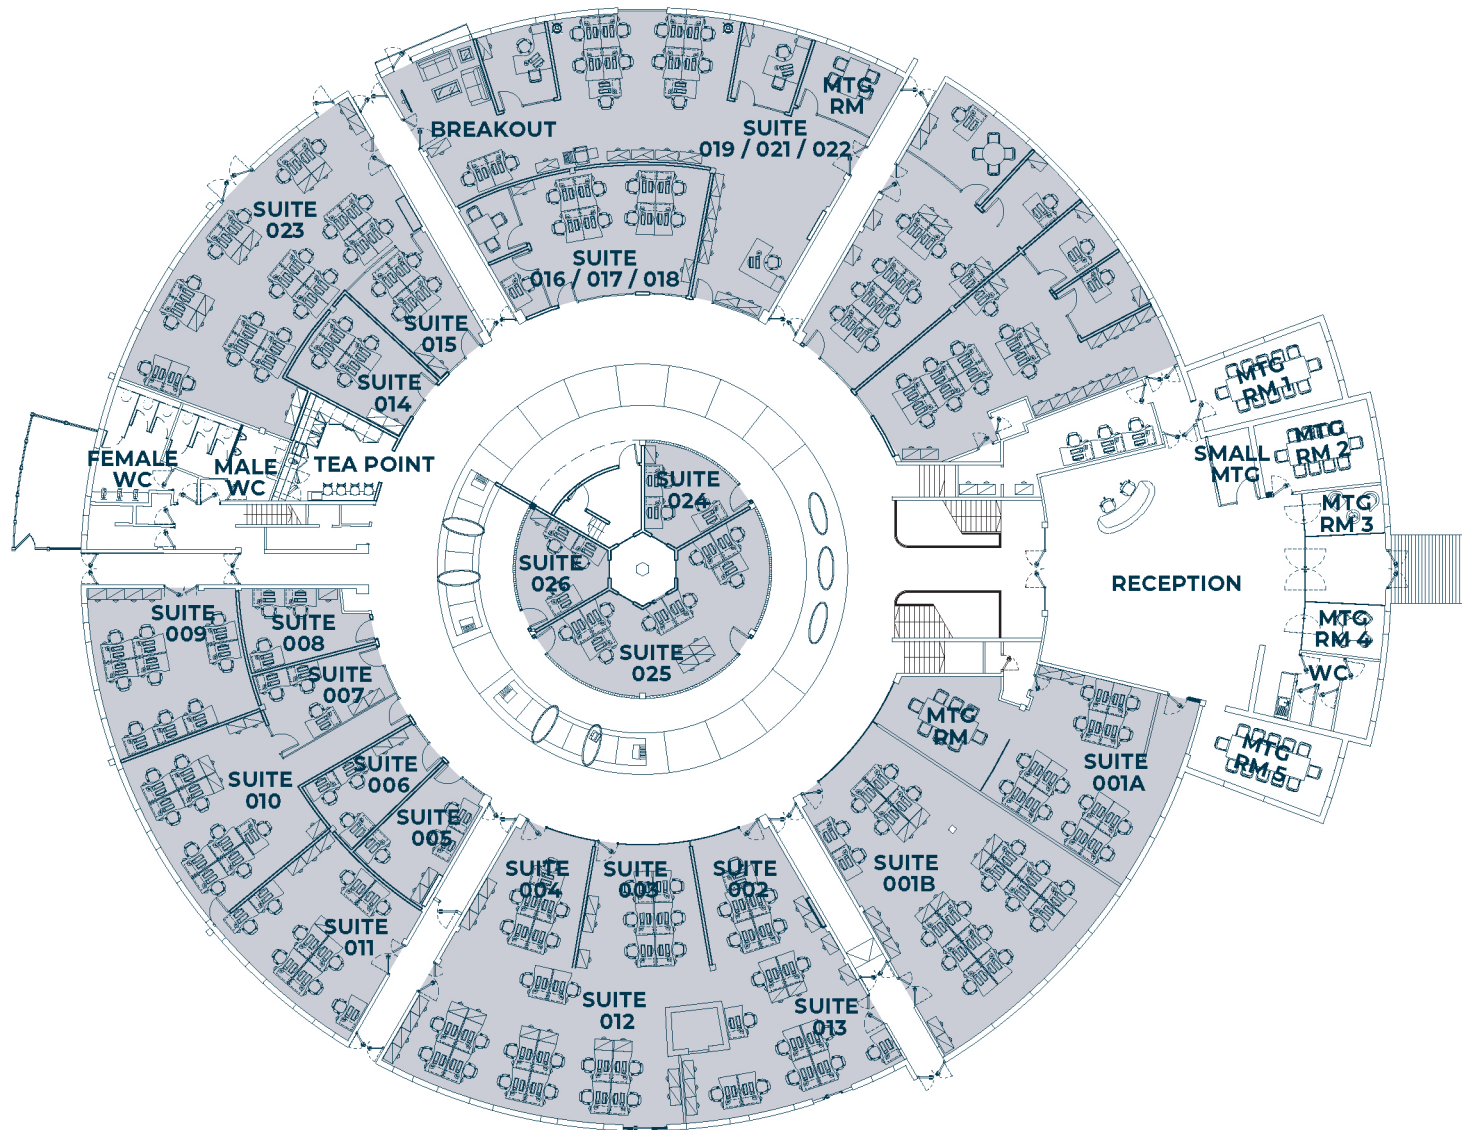

# OREGA THE BEEHIVE – GROUND FLOOR

THE BEEHIVE, BEEHIVE RING RD, CRAWLEY, GATWICK RH6 0PA

SPACE  
TO BE  
YOU.

# OREGA THE BEEHIVE – FIRST FLOOR

THE BEEHIVE, BEEHIVE RING RD, CRAWLEY, GATWICK RH6 0PA

SPACE  
TO BE  
YOU.