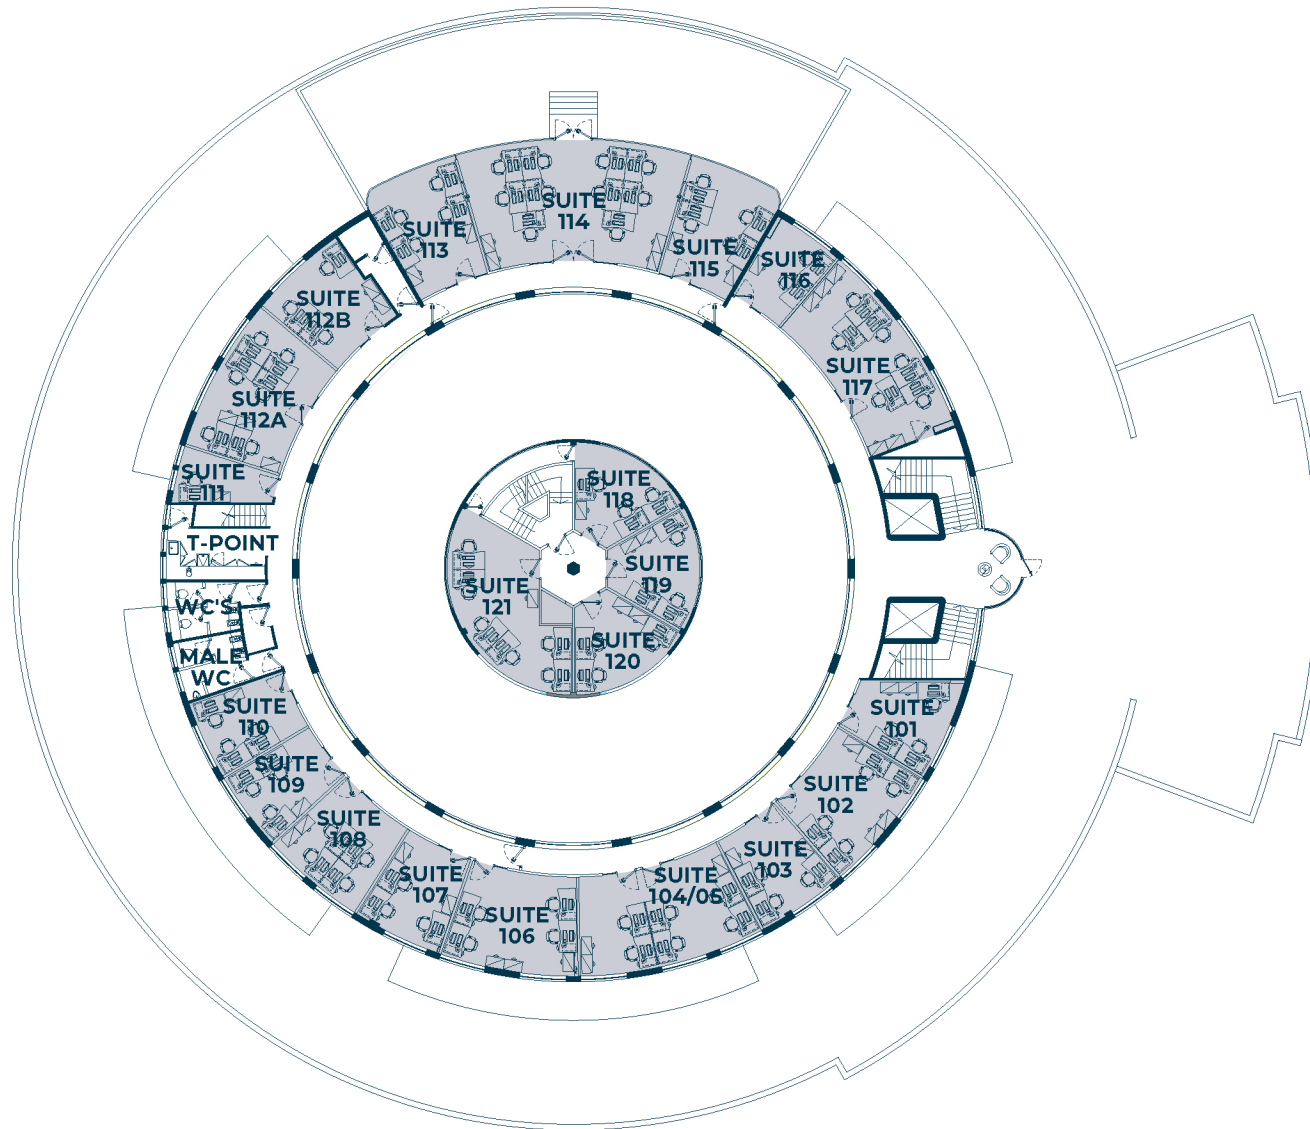

# OREGA THE BEEHIVE – GROUND FLOOR

THE BEEHIVE, BEEHIVE RING RD, CRAWLEY, GATWICK RH6 0PA

SPACE  
TO BE  
YOU.

# OREGA THE BEEHIVE – FIRST FLOOR

THE BEEHIVE, BEEHIVE RING RD, CRAWLEY, GATWICK RH6 0PA

SPACE  
TO BE  
YOU.