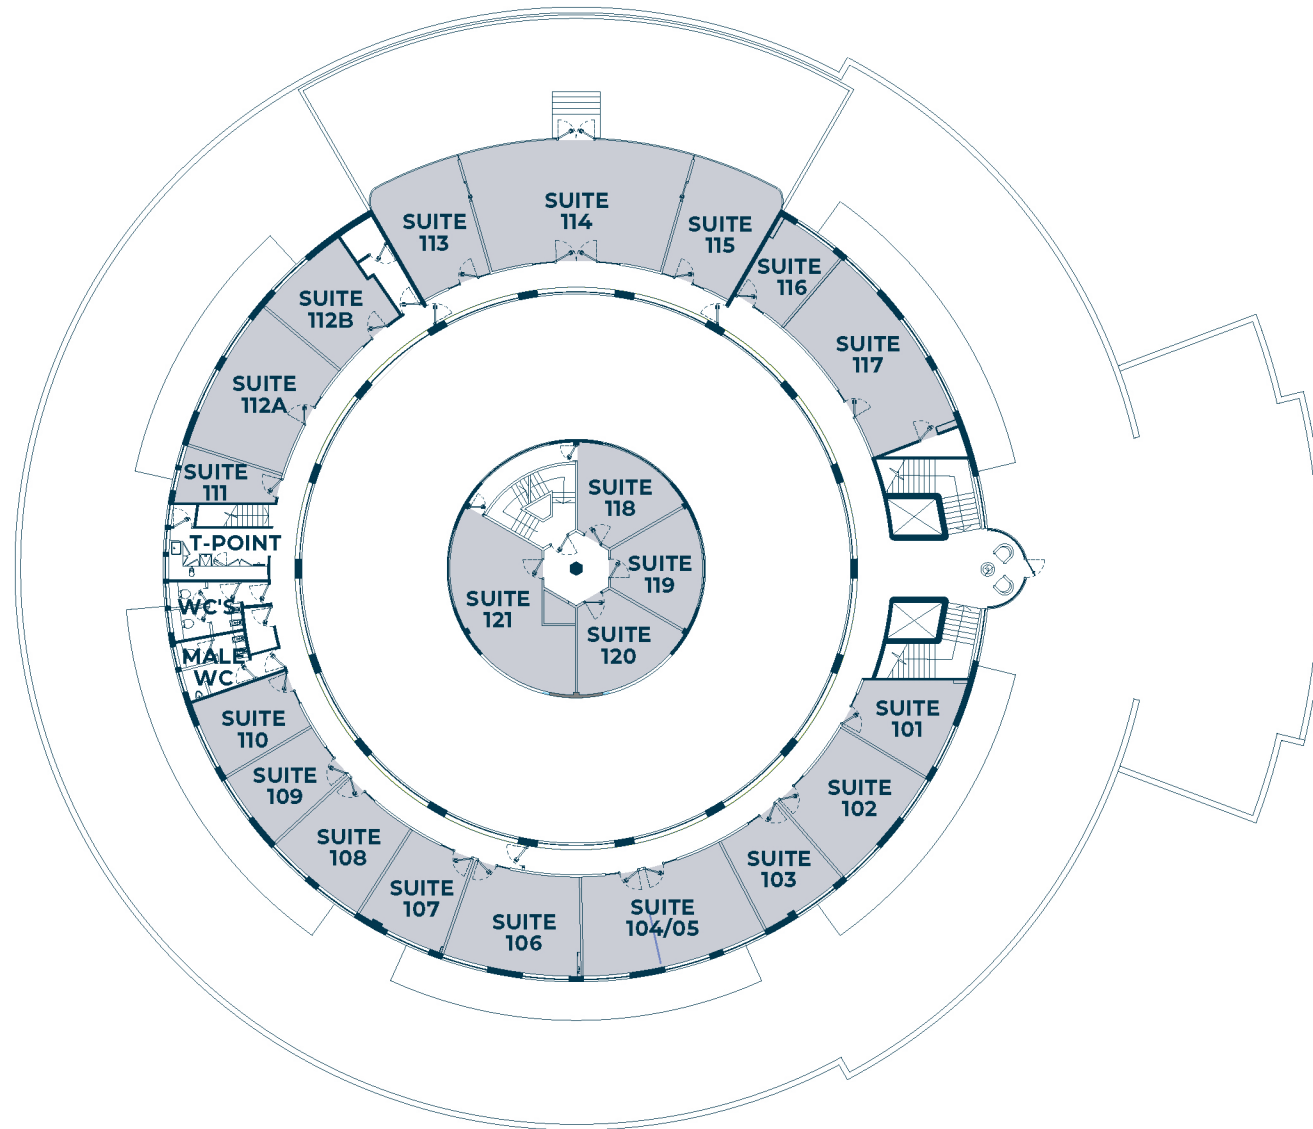

# OREGA THE BEEHIVE – GROUND FLOOR

THE BEEHIVE, BEEHIVE RING RD, CRAWLEY, GATWICK RH6 0PA

SPACE  
TO BE  
YOU.

# OREGA THE BEEHIVE – FIRST FLOOR

THE BEEHIVE, BEEHIVE RING RD, CRAWLEY, GATWICK RH6 0PA

SPACE  
TO BE  
YOU.